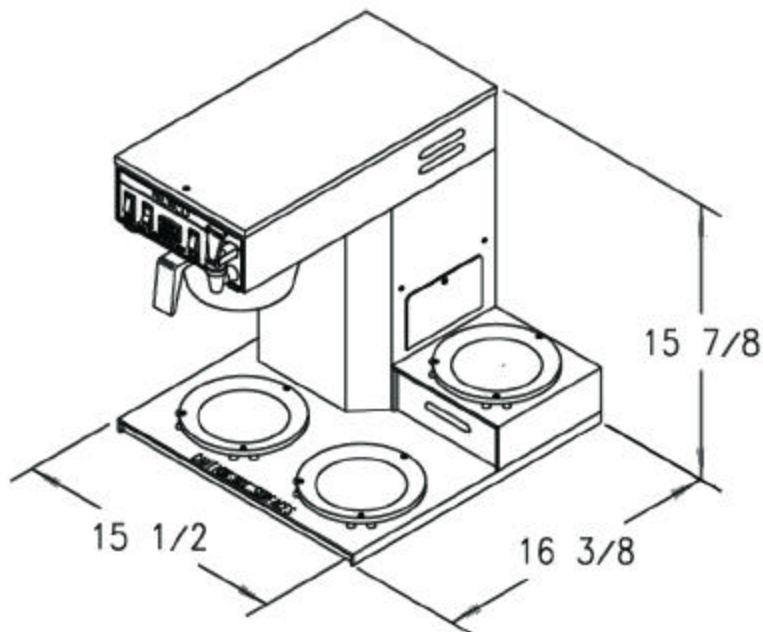

ACE-LP

Designed to fit under most counter top cabinets

Ready light indicates optimum brew temperature achieved

Blinking brew light alerts user that coffee is brewing

Gravity fed Hot Water Faucet for tea and soups

Available with SS or black Vinyl over stainless upper wrapper.

Tank "ON/OFF" switch.

Pulse brewing option

Dimensions

Base Model	Part Number	Volts	Amps		Tank Wattage		Cubic Feet	Ship Weight	Cord Attached
			USA/Can	USA/Can	USA/Can	USA/Can			
Ace TC-blk	102381-B	120	11.67	11.67	1400w	1400w	5.16	23 lbs	Yes
Ace LD-blk	102382-B	120	14.58	11.67	1750w	1400w	5.86	25 lbs	Yes
Ace AP-blk	102768-B	120	14.58	11.67	1750w	1400w	6.33	26 lbs	Yes
Ace D-blk	102876-B	120	14.58	11.67	1750w	1400w	7.27	27 lbs	Yes
Ace S-blk	102773-B	120	14.17	11.67	1700w	1400w	5.16	29 lbs	Yes
Ace LP-blk	102774-B	120	14.17	11.67	1700w	1400w	6.68	31 lbs	Yes

Electrical: 120V models are 2 wires plus ground service rated 120V, single phase, 60Hz. 120/240 V models are 3 wires plus ground service rated 120/240 V, single phase, 60Hz

Plumbing: Water line should be 20-90 PSI and have a minimum flow rate of 1.5 GPM. Mechanical connection on brewer is 1/4" male flare connector.

*Cord not included on 240v models

Corporate Offices
1735 South River Rd
St. Charles MO, 63303

Phone
800.325.7867
636.925.1202

Fax
636.925.0029
Technical Services

Internet
www.newcocoffee.com